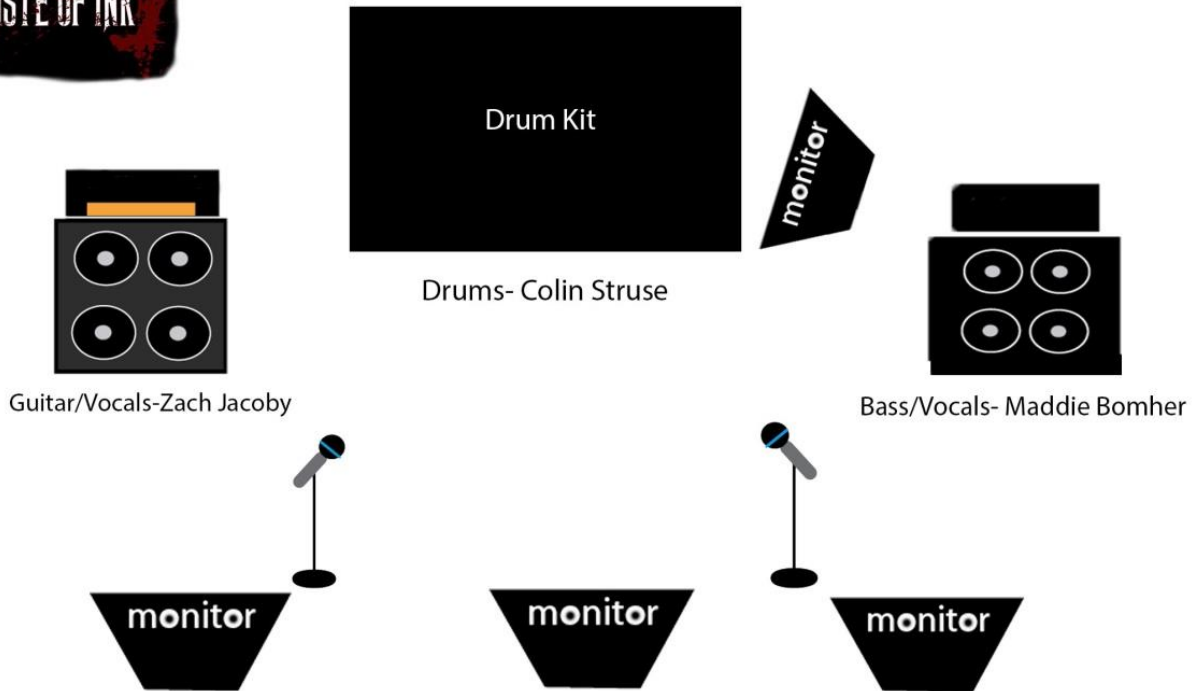

TIGHTROPE TIMEBOMB

BIOGRAPHY:

Tightrope Timebomb is an original three-piece hard rock band. The band originated from Rockford, IL in 2015 under the name Taste of Ink. In January of 2017, the name was replaced with Tightrope Timebomb. Their current location is based out of Chicago, IL. Tightrope Timebomb has performed in numerous venues in Northern Illinois and Southern Wisconsin. They have also opened for national touring acts such as Wednesday 13, Everybody Panic!, and Elete. The sound of the band is influenced by Papa Roach, Three Days Grace, Seether, and similar mainstream rock.

Zachary Jacoby, 22- Zach is a self-taught left-handed guitarist who has been playing since he was 15 years old. He has performed in several local metal bands including, Arcane Origins (2010) and Shadows of Eden (2011-2014). Zach is the guitarist/vocalist for Tightrope Timebomb as well as a songwriter. Some of his main influences are Matt Heafy (Trivium), Tim McIlrath (Rise Against), and Scooter Ward (Cold). "I also like fishing and long walks on the beach" - Zachary Jacoby.

STAGE PLOT:

Ideal Stage Plot

GEAR:

Maddie-Bass/Vocals- Schecter Extreme 4 Bass (plethora of Cables)

- Hartke 4-10" speaker cabinet, Hartke Head tube/digital
- SM58 Microphone & straight stand

Zach-Guitar/Vocals- Left-handed Epiphone Les Paul Custom

Colin-Drums-6 Piece kit

- Tama Silverstar Snare, 2 rack toms, 2 floor toms and a kick
- 5 cymbals- hihat, 2 crash, ride, ozone

FIND US:

Facebook: <https://www.facebook.com/TightropeTimebombBand>

Website:

Twitter: @TRTB_Official